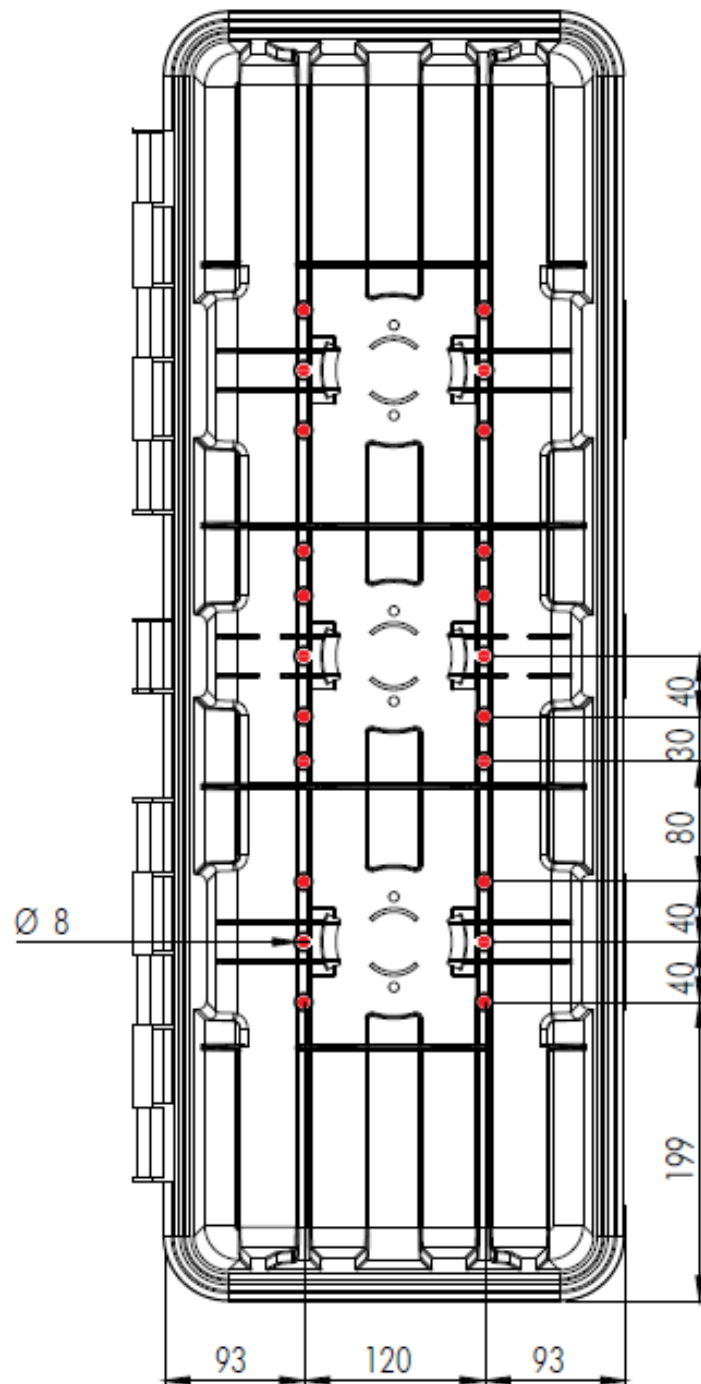

Model: EC12SW

- Inside measure (mm): 795 x 244 x 204
- Outside measure (mm): 865 x 335 x 240
- Fits: 12 kg Powder, 9 l Foam, 5 kg CO₂

Art: 614025
Modell: EC12SW